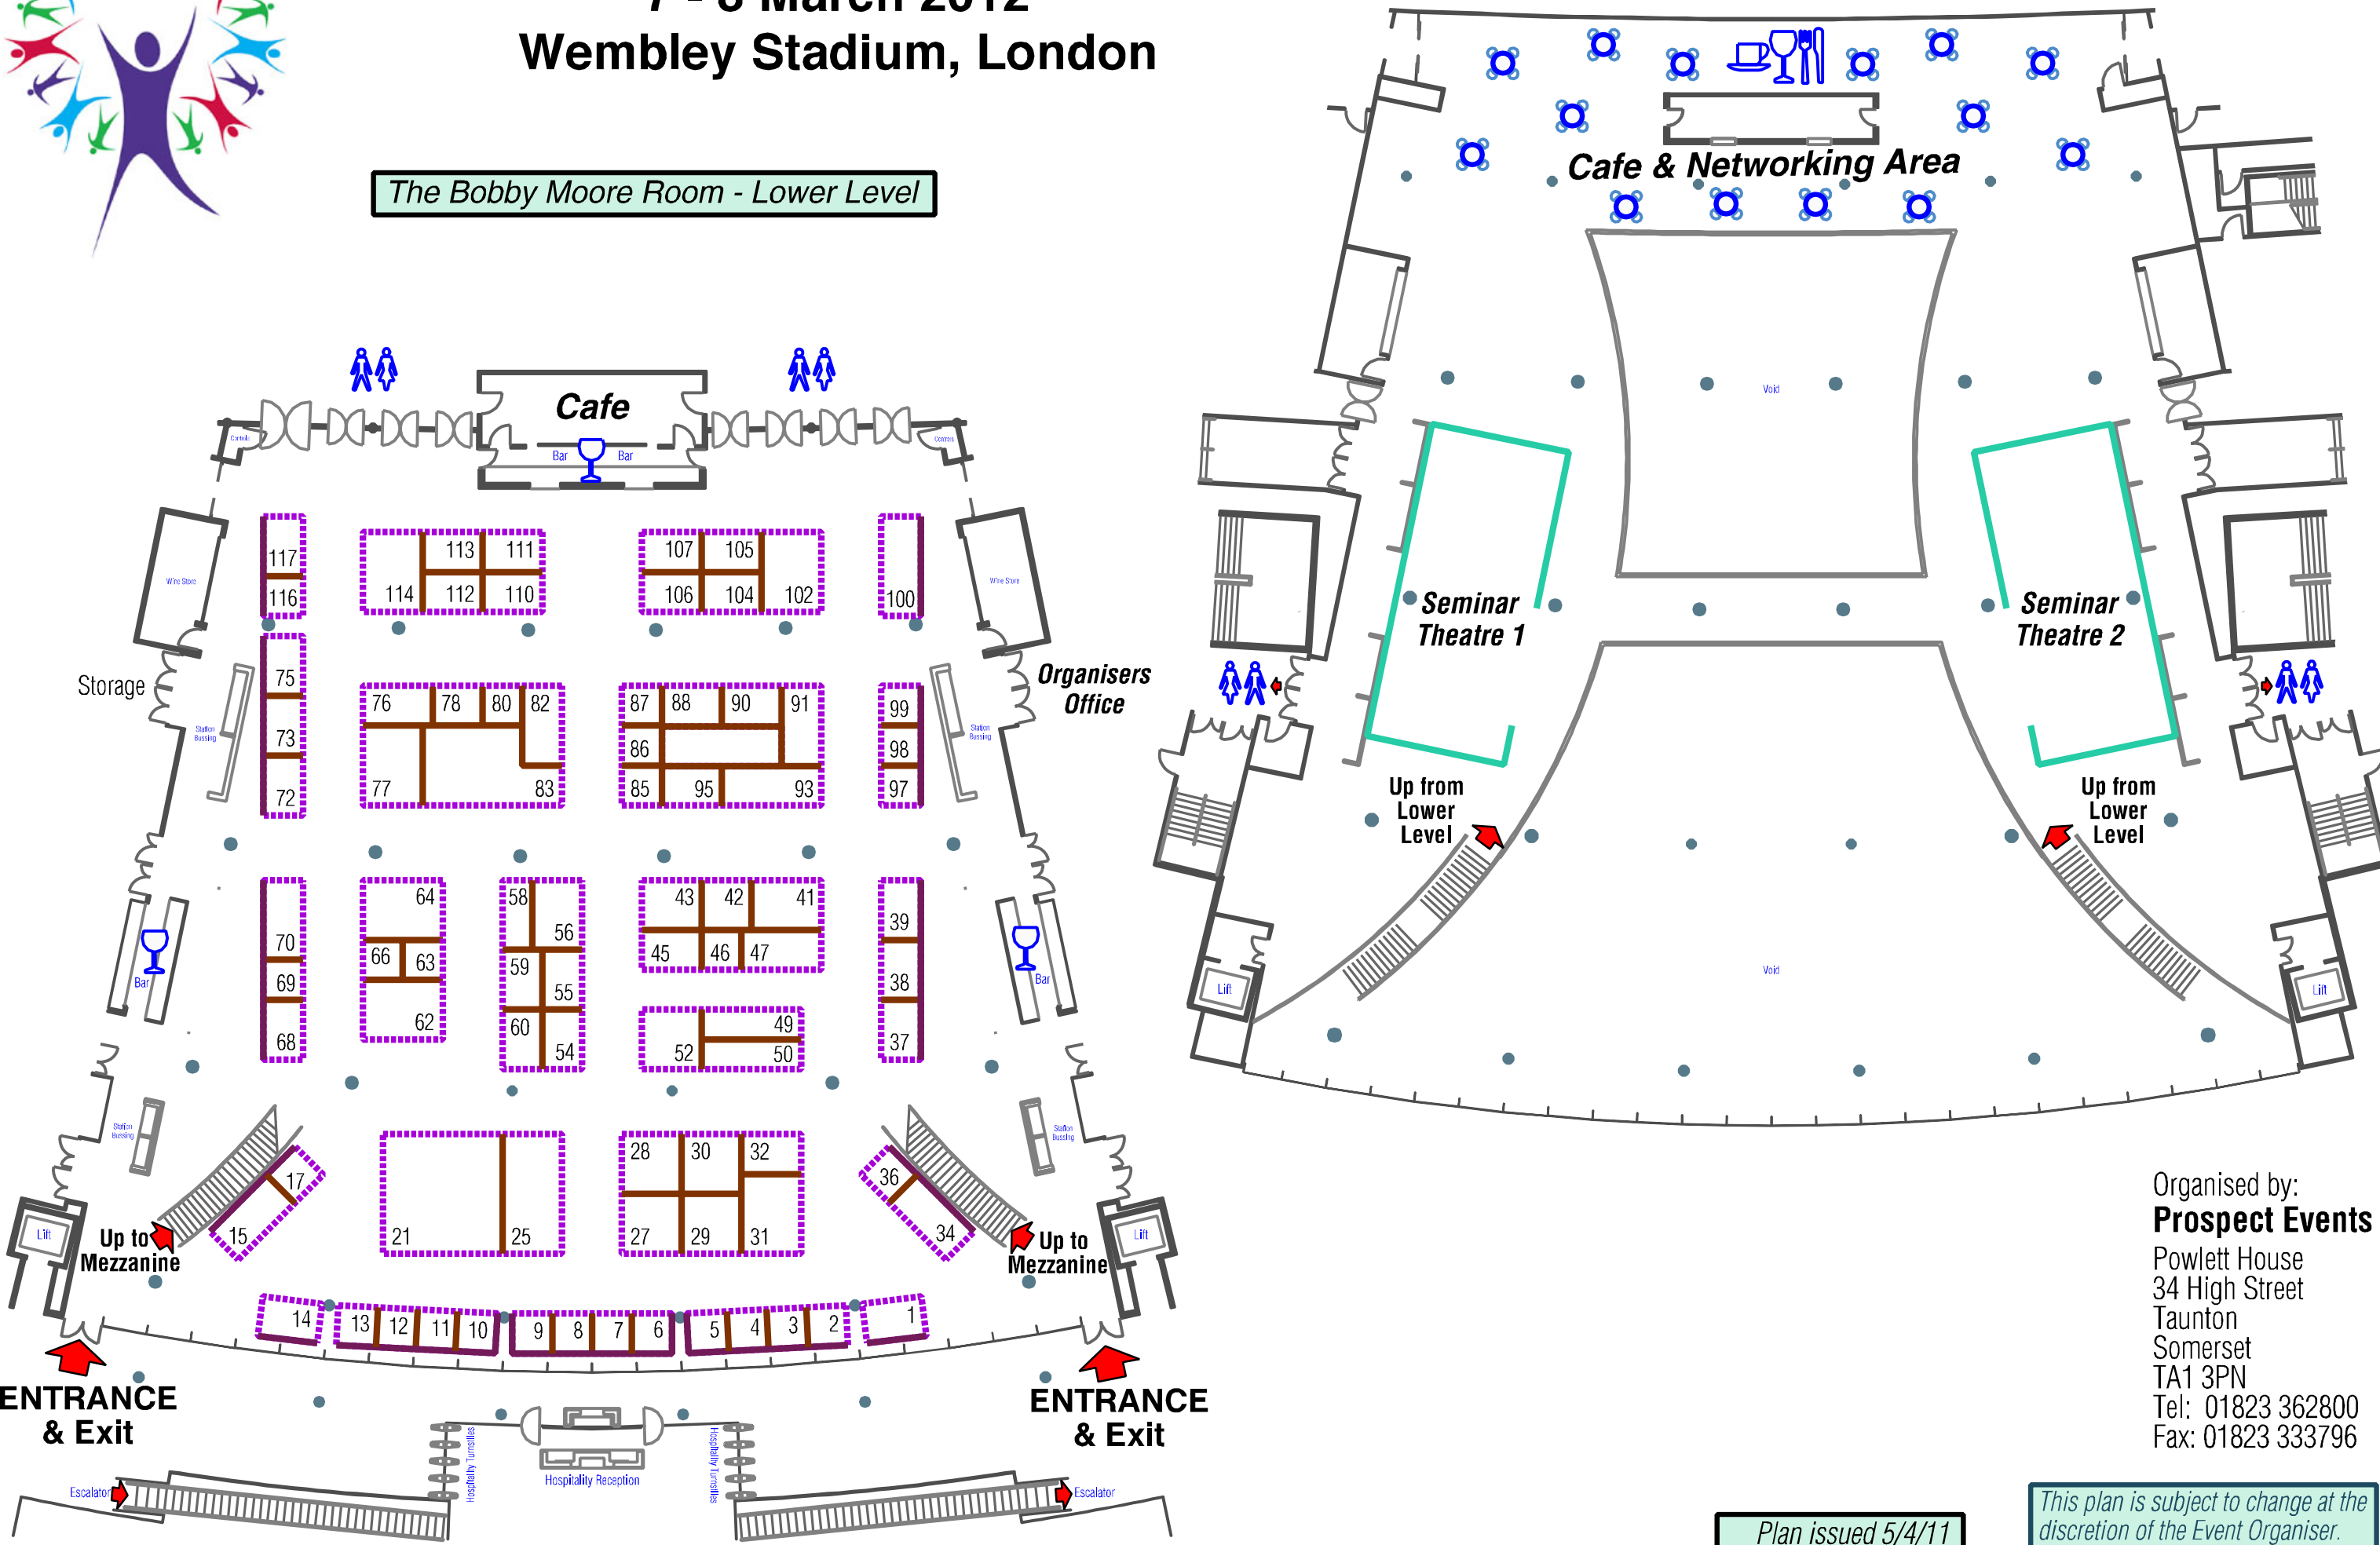

National Career Guidance Show

7 - 8 March 2012

Wembley Stadium, London

The Bobby Moore Room - Mezzanine

The Bobby Moore Room - Lower Level

Organised by:
Prospect Events
 Powlett House
 34 High Street
 Taunton
 Somerset
 TA1 3PN
 Tel: 01823 362800
 Fax: 01823 333796